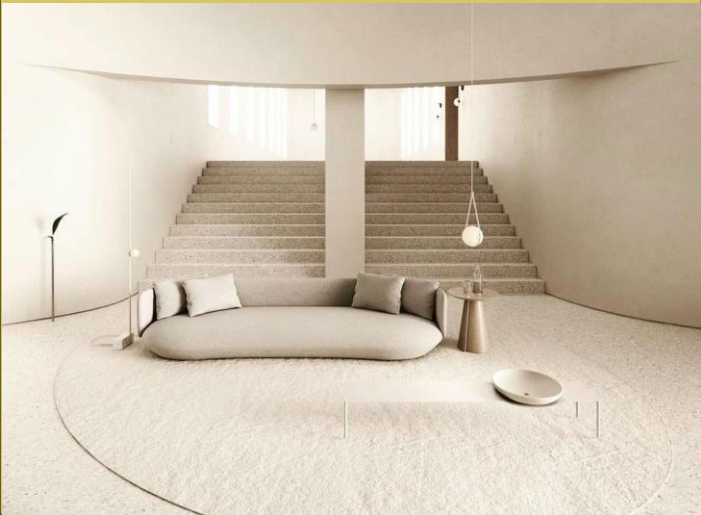

About SLT Designs

SLT Designs uses the power of Virtual Staging to transform any empty space into a furnished comfy interior.

What makes us different from our competition? We offer modern Interior Design Styles in shades of white designed by SLT Designs & hand selected furniture and décor, making every one of our style unique.

We can help you stage your entire home in a couple of days in a way that speaks to your end buyer.
Let's get started!

COLLECTIONS

Furniture Collections

Styles

- Contemporary
- Mid-Century
- Industrial
- Nautical
- Modern

SLT DESIGNS

Where building builds us!